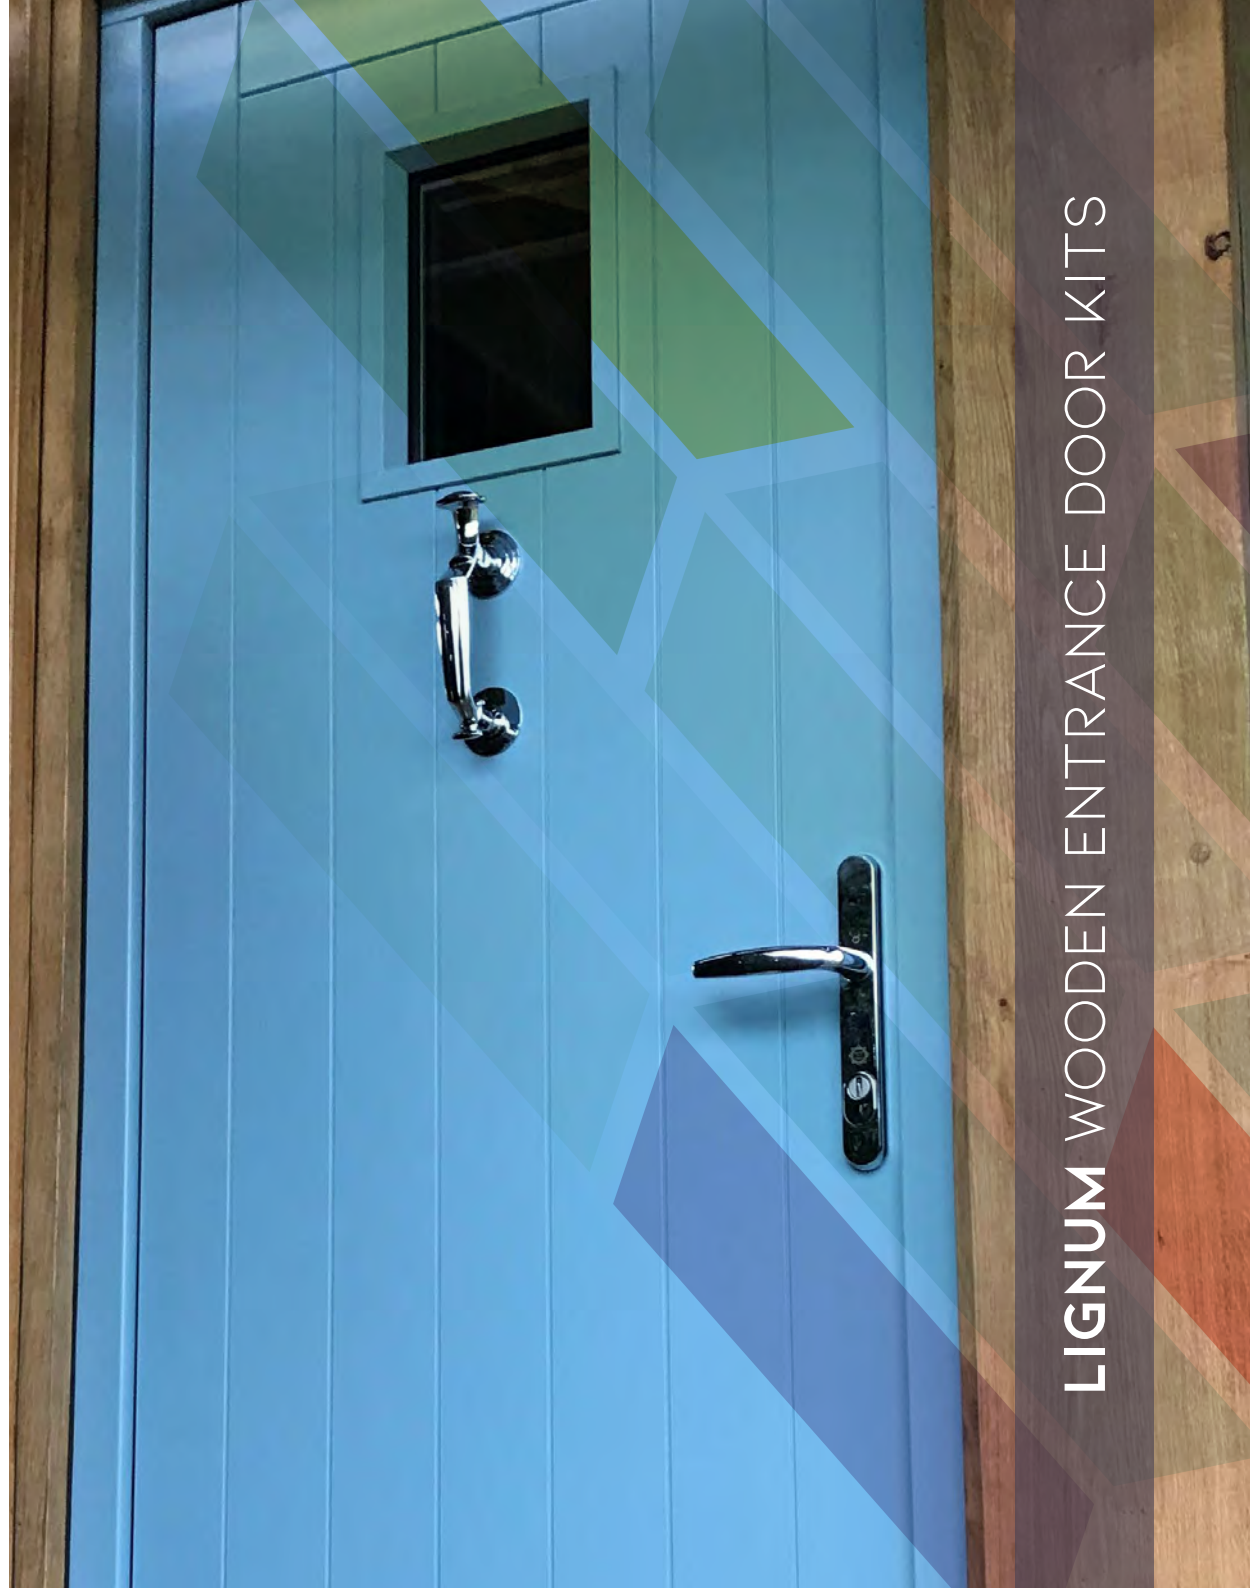

MAYFAIR

MINI BLIND

**LETTERS &
NUMBERS**

LINEAR

HANDLES AND FINISHING TOUCHES

There's a wide choice of handles and finishing touches to personalise your Lignum wooden entrance door.

Handles and door furniture are available in heritage, traditional or contemporary designs and a range of finishes that are tested to stringent standards for corrosion resistance and mechanical performance.

LIGNUM WOODEN ENTRANCE DOOR KITS